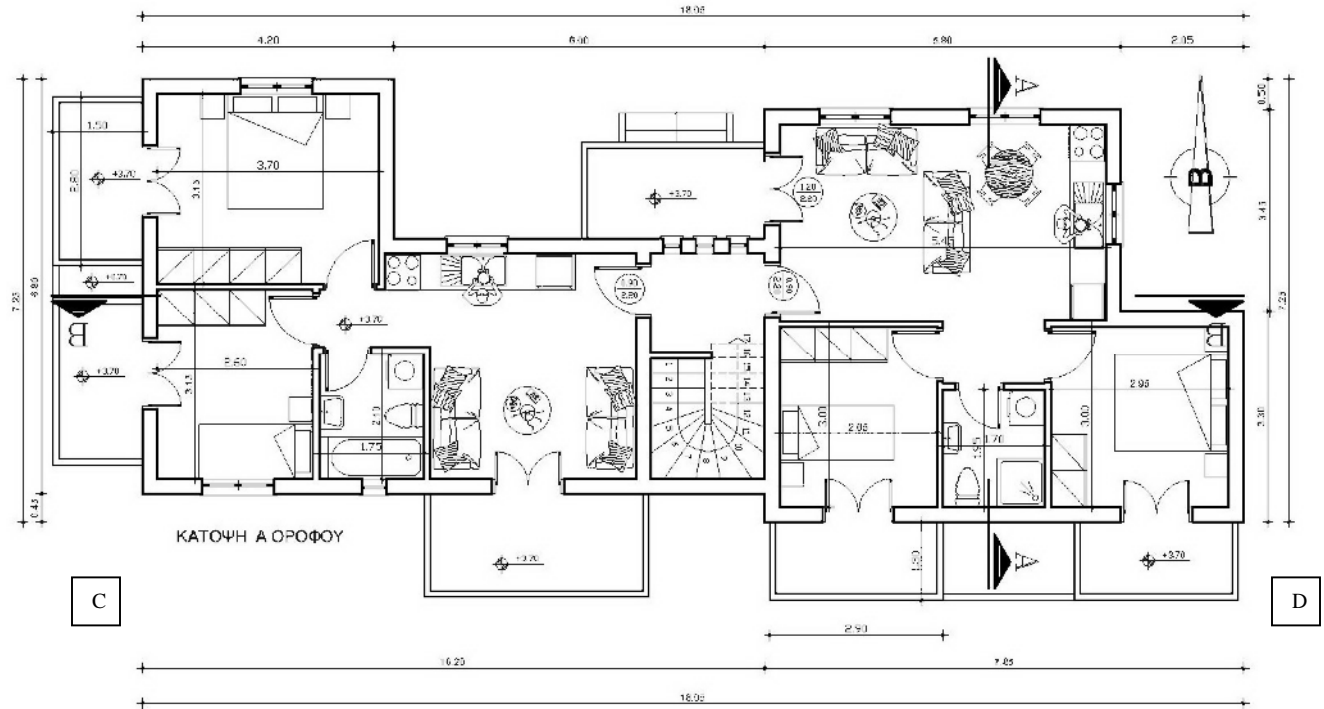

DRAPANOS KRISTINA APARTMENTS

1,000m²

**8 x 2 BEDROOM APARTMENTS WITH
SHARED POOL**

Apartment Block 2

Numbers A & B – Ground Floor

Numbers C & D – 1st Floor

FIRST FLOOR

BLOCK - 2