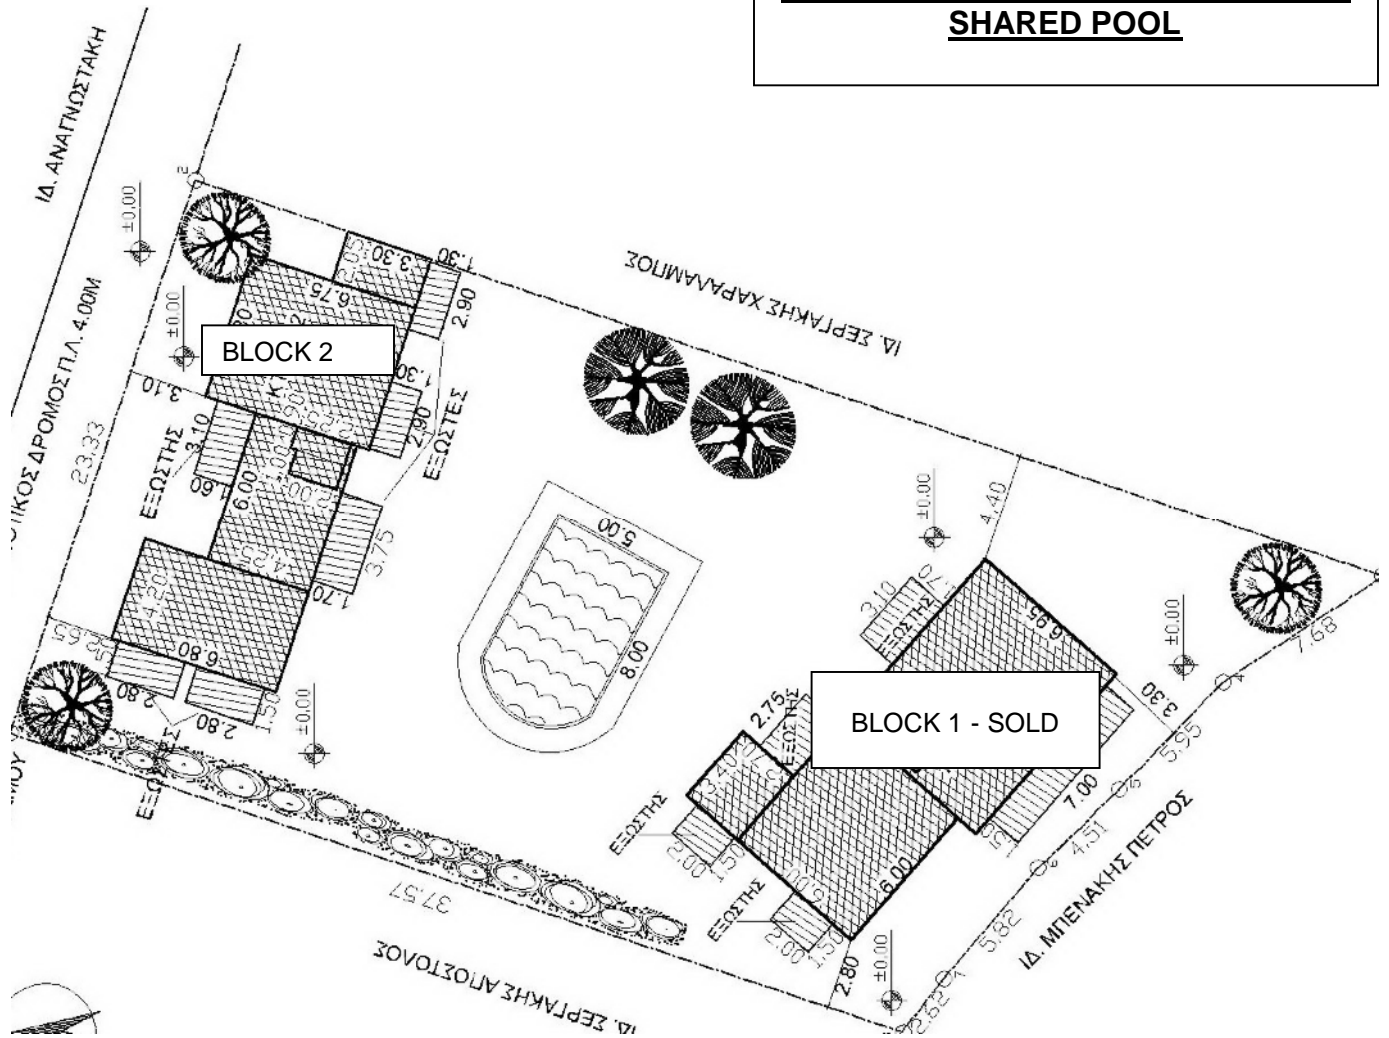

DRAPANOS KRISTINA APARTMENTS

1,000m²

**8 x 2 BEDROOM APARTMENTS WITH
SHARED POOL**

Apartment Block 2

Numbers A & B – Ground Floor

Numbers C & D – 1st Floor

FIRST FLOOR

BLOCK - 2