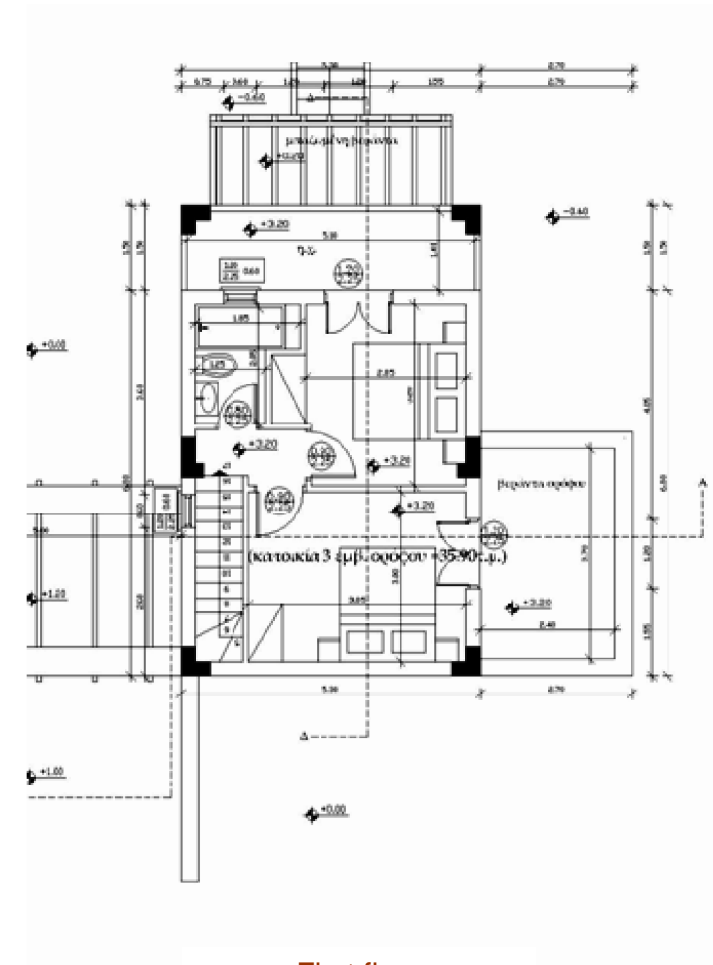

## Details

<b>Location:</b>	Kokkino Chorio
<b>Location Type:</b>	Village Property
<b>Property Type(s):</b>	2-bedroom Villas
<b>Property Size(s):</b>	79m <sup>2</sup>
<b>Plot Size(s):</b>	7,800m <sup>2</sup>
<b>Swimming pool:</b>	None

## Features

- ❑ Two bedrooms
- ❑ Two bathrooms
- ❑ Ceramic floor and bathroom tiles throughout the property.
- ❑ Tiled external patio & balcony areas
- ❑ Fully fitted bathroom and accessories
- ❑ Fully fitted kitchen cupboards
- ❑ Wooden pergolas if shown on plans
- ❑ 2 door wardrobes in each bedroom
- ❑ Points installed for telephone and TV
- ❑ Immersion water heater
- ❑ Under-floor central heating pipes
- ❑ Stone archway patio feature

## Floorplans

Ground floor

First floor