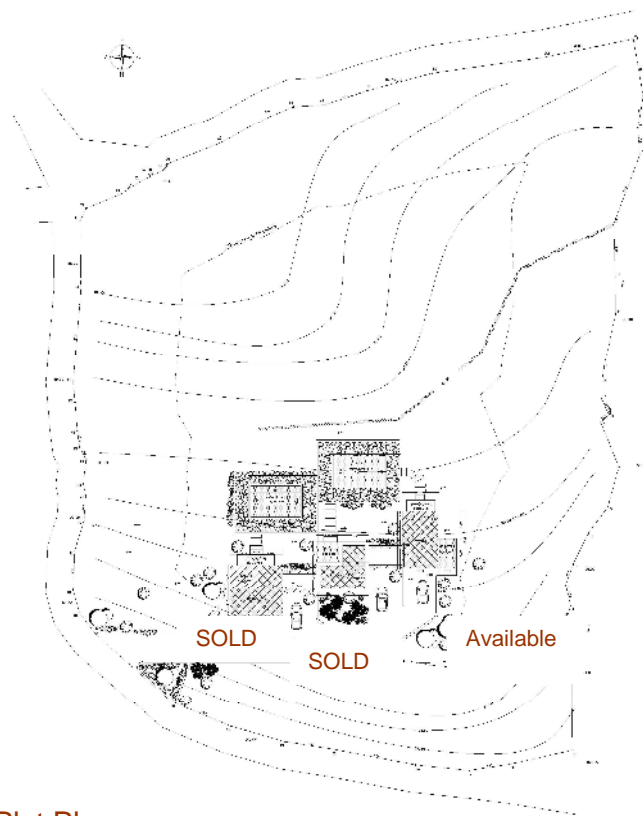

## Description

An exclusive development of just three villas, on a spacious plot, with spectacular views of Souda Bay and the White Mountains.

Just one 2 bedroom, 79m<sup>2</sup> villa remains available.

Located in the picturesque countryside of Kokkino Chorio, the popular villlage of Plaka is only a short drive away, as is the resort of Almerida with its beautiful sandy beach, tavernas and shops.

## Details

<b>Location:</b>	Kokkino Chorio
<b>Location Type:</b>	Village Property
<b>Property Type(s):</b>	2-bedroom Villas
<b>Property Size(s):</b>	79m <sup>2</sup>
<b>Plot Size(s):</b>	7,800m <sup>2</sup>
<b>Swimming pool:</b>	None

## Floorplans

Ground floor

First floor