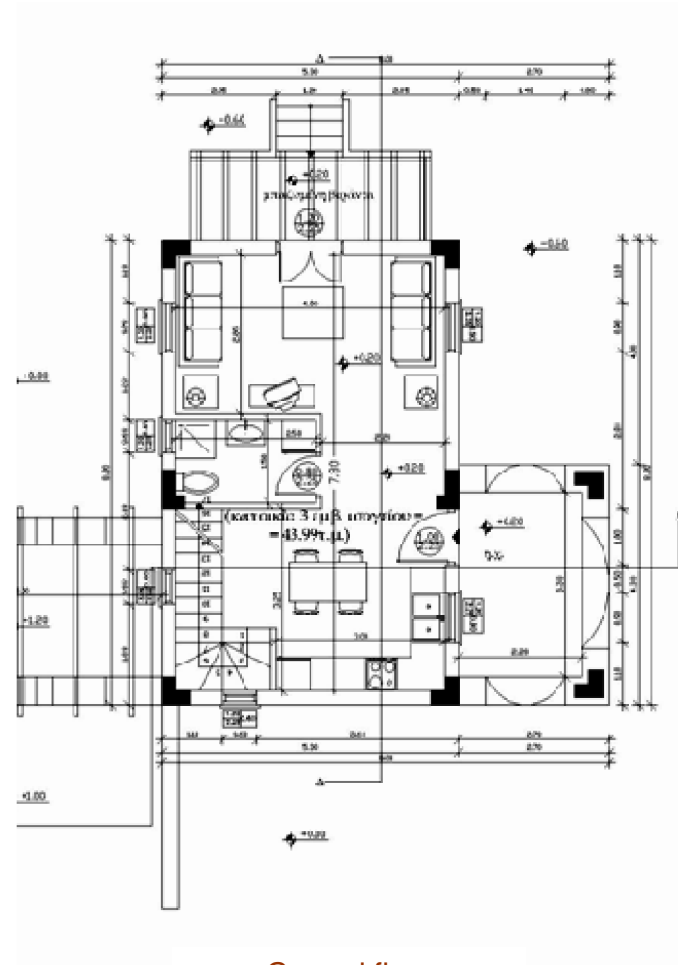

## Details

<b>Location:</b>	Kokkino Chorio
<b>Location Type:</b>	Village Property
<b>Property Type(s):</b>	2-bedroom Villas
<b>Property Size(s):</b>	79m <sup>2</sup>
<b>Plot Size(s):</b>	7,800m <sup>2</sup>
<b>Swimming pool:</b>	None

## Floorplans

Ground floor

First floor